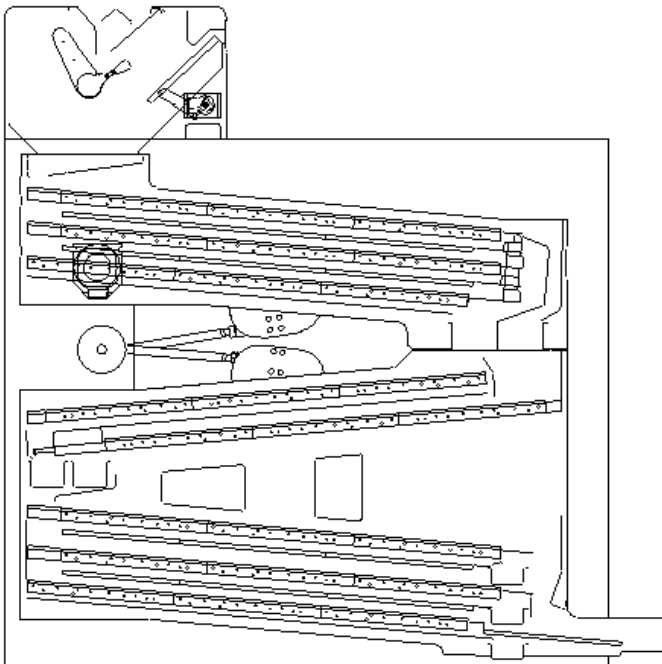

# SCREEN GRADER DELTA 128

Designed for precise grading of grain and seed, its gentle flow of product through the machine ensures an excellent grading precision.

The Delta 128 screen grader include shaker feeder and flexible screen flow.

## DIMENSIONS

Overall length	3 705 mm
Overall height	3 586 mm
Overall width	1 981 mm