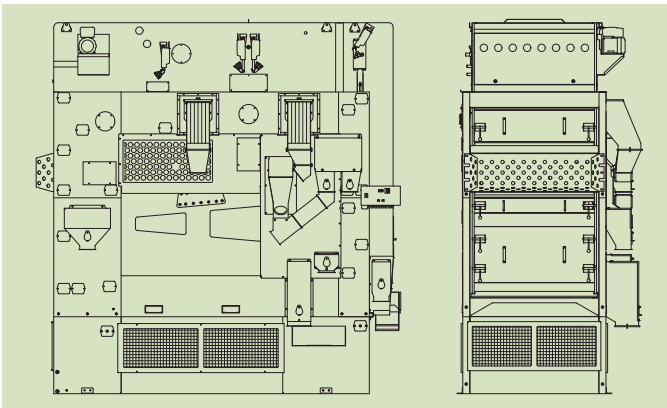

CLEANER DELTA SUPER 107

GENERAL

Brand	Cimbria
Designation	Air-screen cleaner
Model	DELTA Super 107
Use	Industry
Application	Fine cleaning of cereal grains and other grass seeds, pulses, and oilseeds intended for seed.

PERFORMANCE

	Bulk density t/m ³	Moisture content %	Capacity t/h
Barley	0.68	14	16
Clover	0.82	14	6
Coffee, green	0.65	14	12–14
Maize	0.71	14	9–16
Oats	0.51	14	10–12
Peas, common	0.7	14	12–15
Rapeseed	0.74	7–9	12
Rice, paddy	0.51	14	7–8.5
Rice, white	0.75	14	14
Rye	0.69	14	16
Ryegrass	0.3	14	3
Sorghum	0.64	14	16
Soybeans	0.72	14	12–15
Sunflower	0.4	7–9	5–8
Wheat	0.76	14	18

Note: Capacities may vary for different impurity and moisture contents.

DIMENSIONS

Screen area, total	18 m ²
Screen size	1 250x800 mm (18 pcs)
Overall length	3 789 mm
Overall height	3 890 mm
Overall width	1 929 mm