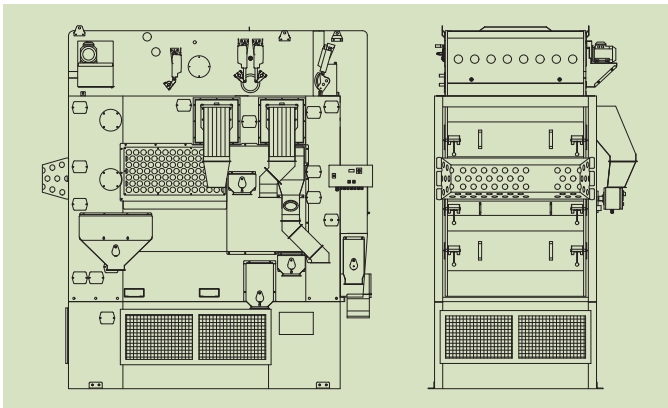

CLEANER DELTA SUPER 105

GENERAL

Brand	Cimbria
Designation	Air-screen cleaner
Model	DELTA Super 105
Use	Industry
Application	Fine cleaning of cereal grains and other grass seeds, pulses, and oilseeds intended for seed.

PERFORMANCE

	Bulk density t/m ³	Moisture content %	Capacity t/h
Barley	0.68	14	6.5
Clover	0.82	14	3
Coffee, green	0.65	14	6
Maize	0.71	14	4–6
Oats	0.51	14	5
Peas, common	0.7	14	6
Rapeseed	0.74	7–9	5
Rice, paddy	0.51	14	3.5–4.5
Rice, white	0.75	14	6
Rye	0.69	14	6.5
Ryegrass	0.3	14	1.6
Sorghum	0.64	14	6.5
Soybeans	0.72	14	6
Sunflower	0.4	7–9	2.5–3.5
Wheat	0.76	14	7.5

Note: Capacities may vary for different impurity and moisture contents.

DIMENSIONS

Screen area, total	10 m ²
Screen size	1 250x800 mm (10 pcs)
Overall length	3 022 mm
Overall height	3 335 mm
Overall width	1 921 mm