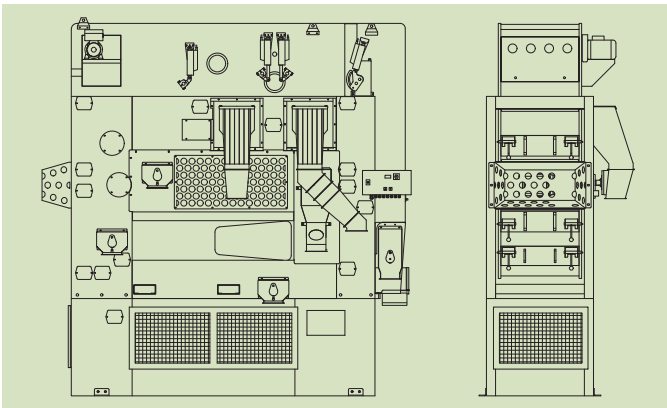

CLEANER DELTA SUPER 102

GENERAL

Brand	Cimbria
Designation	Air-screen cleaner
Model	DELTA Super 102
Use	Industry
Application	Fine cleaning of cereal grains and other grass seeds, pulses, and oilseeds intended for seed.

PERFORMANCE

	Bulk density t/m ³	Moisture content %	Capacity t/h
Barley	0.68	14	2.2
Clover	0.82	14	1
Coffee, green	0.65	14	2
Maize	0.71	14	1.5–2
Oats	0.51	14	1.5
Peas, common	0.7	14	2
Rapeseed	0.74	7–9	1.5
Rice, paddy	0.51	14	1.5
Rice, white	0.75	14	2
Rye	0.69	14	2.2
Ryegrass	0.3	14	0.4
Sorghum	0.64	14	2.2
Soybeans	0.72	14	2
Sunflower	0.4	7–9	1
Wheat	0.76	14	2.5

Note: Capacities may vary for different impurity and moisture contents.

DIMENSIONS

Screen area, total	3 m ²
Screen size	625x800 mm (6 pcs)
Overall length	3 018 mm
Overall height	3 108 mm
Overall width	1 276 mm